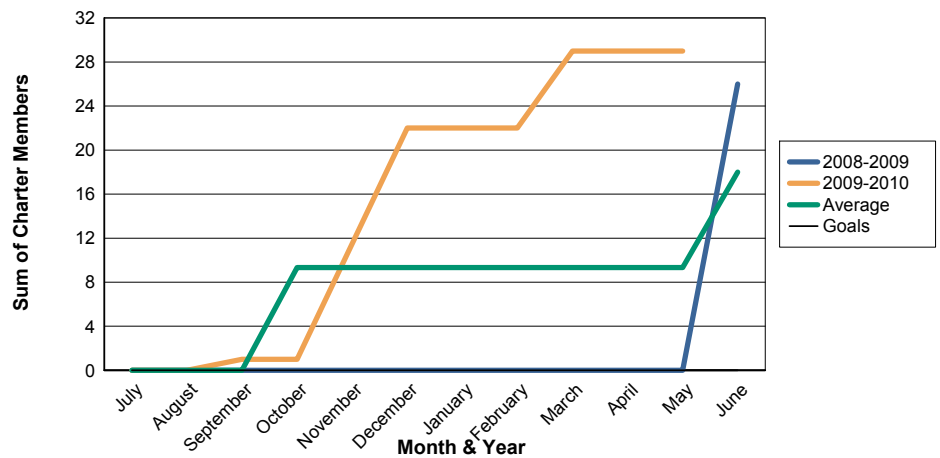

Sum of Charter Members/ Month & Year

For District 114 M