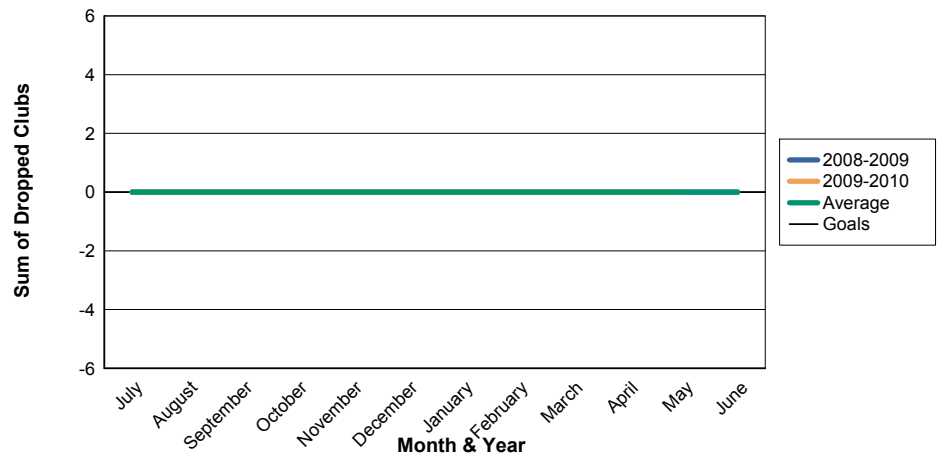

3 Year Comparisons for GMT Constitutional Area 4

By GMT District

As of May 2010

Sum of New Clubs/ Month & Year

For District 114 M

Sum of Dropped Clubs/ Month & Year

For District 114 M

Sum of Net Clubs/ Month & Year