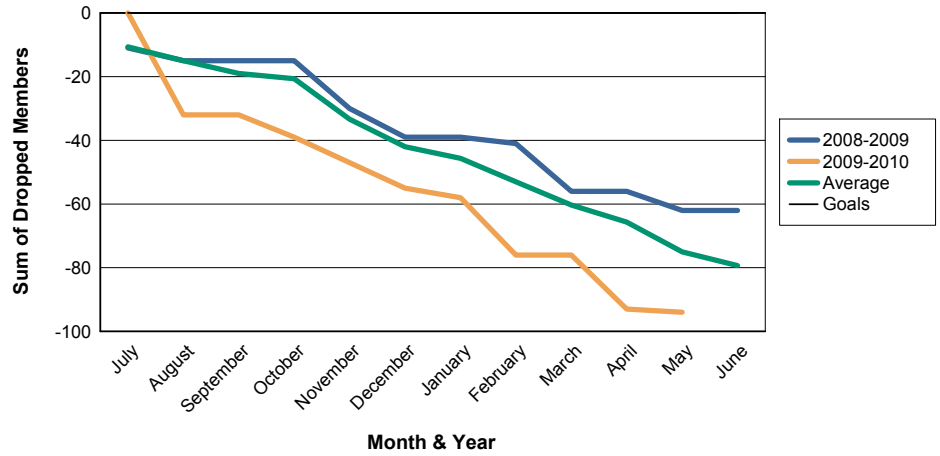

For District 114 M

Sum of Charter Members/ Month & Year

For District 114 M

3 Year Comparisons for GMT Constitutional Area 4

By GMT District

As of May 2010

Sum of New Members/ Month & Year

For District 114 M

Sum of Dropped Members/ Month & Year

For District 114 M

Sum of Net Members/ Month & Year

For District 114 M