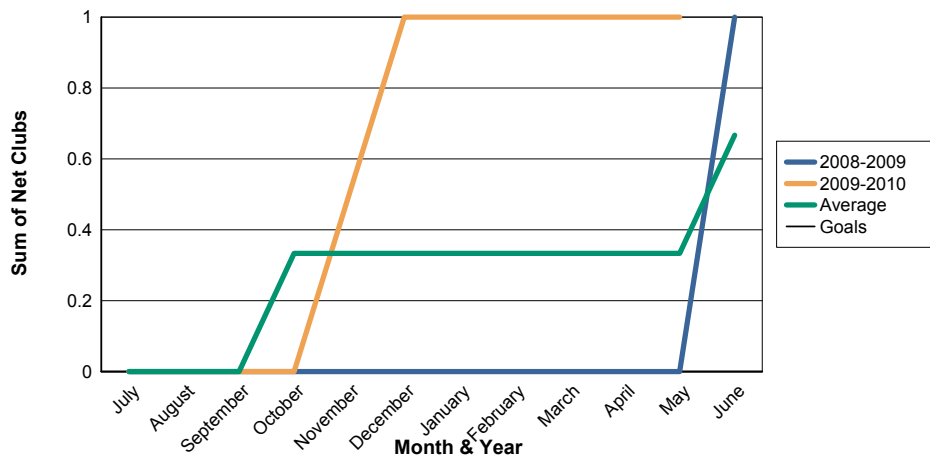

Sum of Net Clubs/ Month & Year

For District 114 M