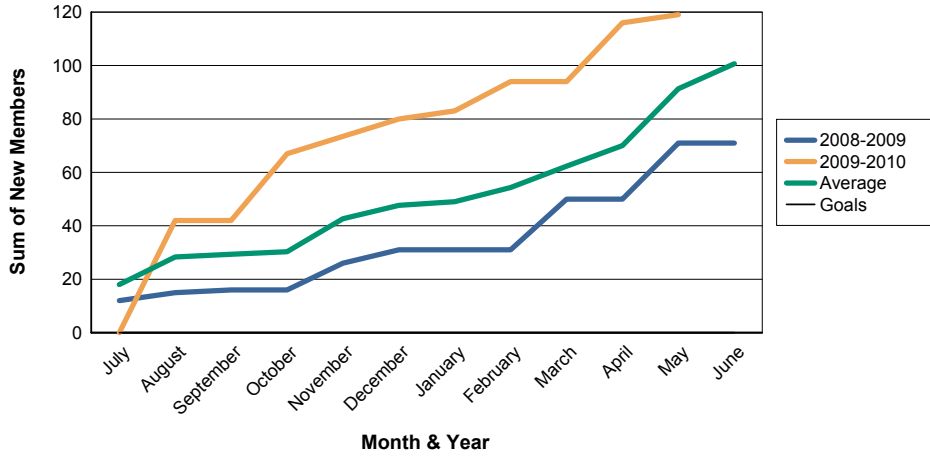

For District 114 M

Sum of Charter Members/ Month & Year

For District 114 M

3 Year Comparisons for GMT Constitutional Area 4

By GMT District

As of May 2010

Sum of New Members/ Month & Year

For District 114 M

Sum of Dropped Members/ Month & Year

For District 114 M

Sum of Net Members/ Month & Year

For District 114 M