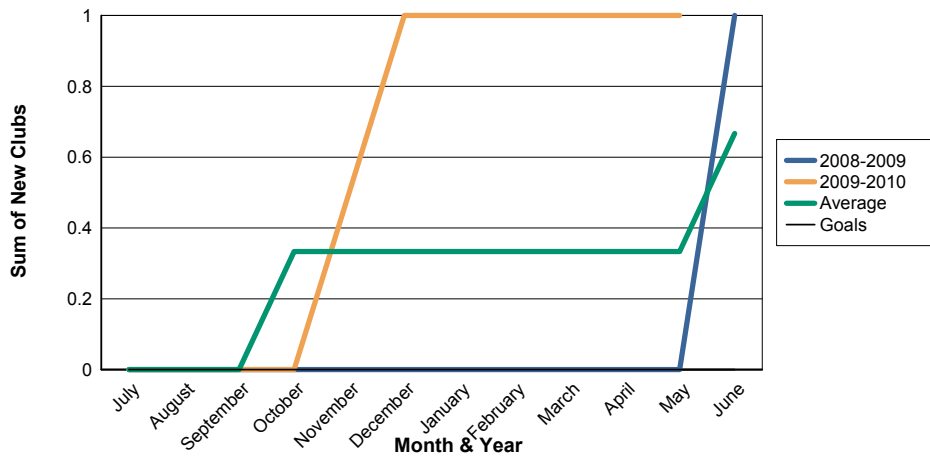

3 Year Comparisons for GMT Constitutional Area 4

By GMT District

As of May 2010

Sum of New Clubs/ Month & Year

For District 114 M

Sum of Dropped Clubs/ Month & Year

For District 114 M

Sum of Net Clubs/ Month & Year